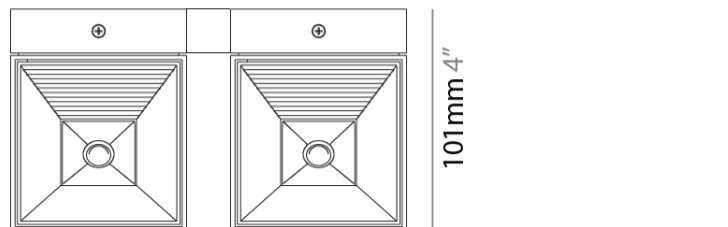

PROJECT	_____
TYPE	_____
SPECIFIER	_____
QUANTITY	_____
DATE	_____

DAU 2 LIGHT LINEAR SURFACE

D93241-

base number   Finish
Options

1. To build a product code in our configurator select the specify button on the base model # product page
2. To build a manual product code on this datasheet choose from the options listed below in blue font and add the suffix to the base model #

GENERAL

Series: Dau _____
Subseries: Dau 2 light Linear _____
Brand: Milan _____
Division: Design _____
Mounting Type: Surface _____
Mounting Location: Wall _____
Subcategory: Up/Down Light _____

PHYSICAL

Shape: Rectangle _____
Length (mm): 80 _____
Length (in): 3 1/8 _____
Height (mm): 80 _____
Depth (mm): 101 _____
Height (in): 3 1/8 _____
Depth (in): 4 _____
Light Distribution: Direct / Indirect _____
Fixture Finish: [BAL](#) / [MWL](#) / [BSL](#) _____
Fixture Material: Extruded Aluminum _____

ELECTRICAL

Lamp Type: LED _____
Input Wattage (W): 28 _____
Dimming: Electronic Low Voltage Dimming _____
Input Voltage (V): 120Vac Direct Line _____

LED

Number of LEDs: 4 _____
Color Temperature (°K): 3000 _____
Max. Delivered Lumen (lm): 1330 _____
CRI: >90 CRI _____
Lamp Life (hrs): 50000 _____

OPTICAL

RATINGS AND CERTIFICATIONS

Certified By: Certified for North American Standards _____
IP rating: IP20 _____