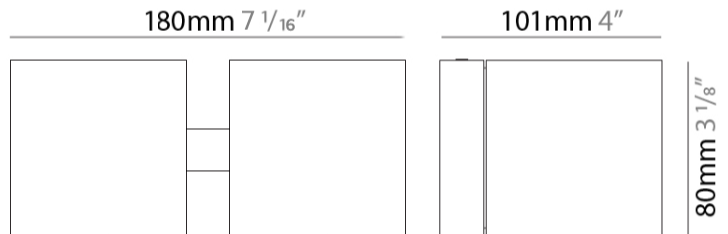

PROJECT	_____
TYPE	_____
SPECIFIER	_____
QUANTITY	_____
DATE	_____

DAU 2 LIGHT LINEAR SURFACE

D93241-

base number   Finish
Options

1. To build a product code in our configurator select the specify button on the base model # product page
2. To build a manual product code on this datasheet choose from the options listed below in blue font and add the suffix to the base model #

GENERAL

Series: Dau _____
Subseries: Dau 2 light Linear _____
Brand: Milan _____
Division: Design _____
Mounting Type: Surface _____
Mounting Location: Wall _____
Subcategory: Up/Down Light _____

PHYSICAL

Shape: Rectangle _____
Length (mm): 80 _____
Length (in): 3 1/8 _____
Height (mm): 80 _____
Depth (mm): 101 _____
Height (in): 3 1/8 _____
Depth (in): 4 _____
Light Distribution: Direct / Indirect _____
Fixture Finish: [BAL](#) / [MWL](#) / [BSL](#) _____
Fixture Material: Extruded Aluminum _____

ELECTRICAL

Lamp Type: LED _____
Input Wattage (W): 28 _____
Dimming: Electronic Low Voltage Dimming _____
Input Voltage (V): 120Vac Direct Line _____

LED

Number of LEDs: 4 _____
Color Temperature (°K): 3000 _____
Max. Delivered Lumen (lm): 1330 _____
CRI: >90 CRI _____
Lamp Life (hrs): 50000 _____

OPTICAL

RATINGS AND CERTIFICATIONS

Certified By: Certified for North American Standards _____
IP rating: IP20 _____