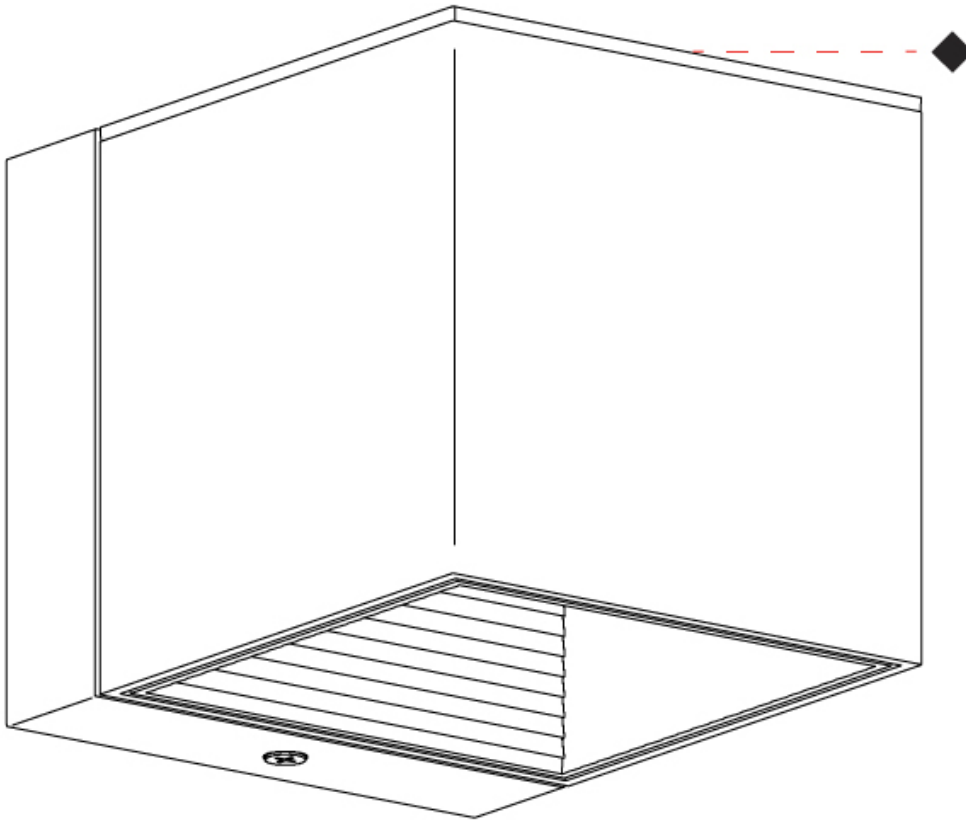

DAU SINGLE SURFACE

D93239-

PROJECT _____

TYPE _____

SPECIFIER _____

QUANTITY _____

DATE _____

D